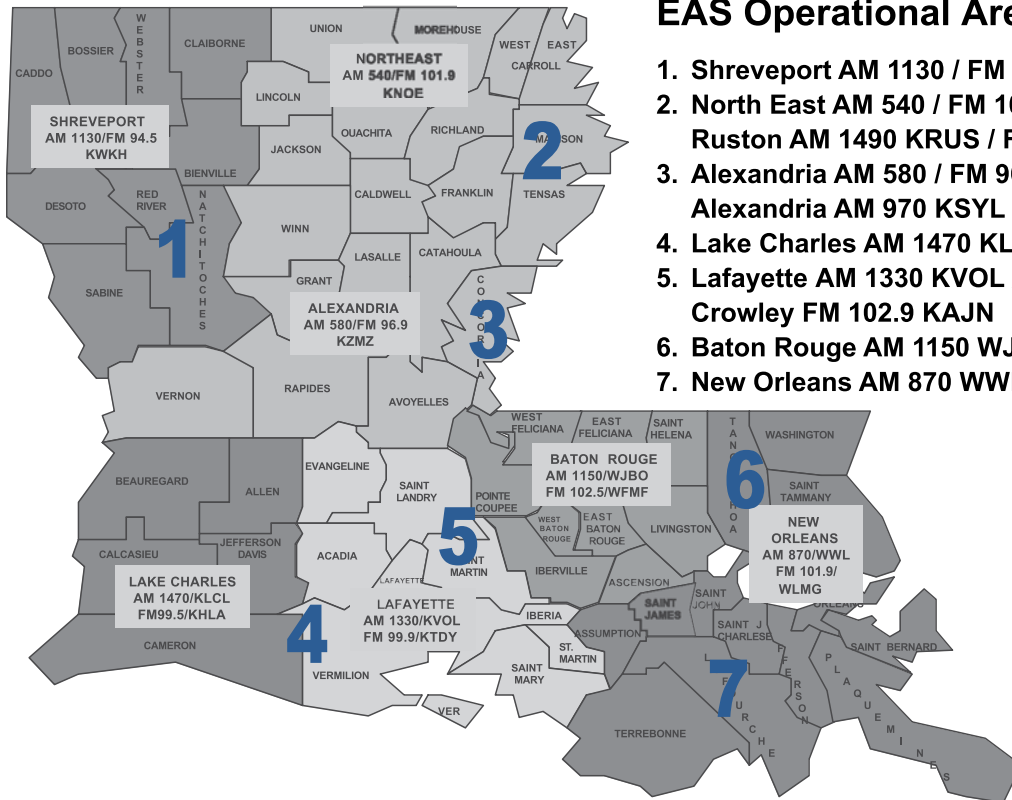

Baton Rouge Television Stations

WAFB

Channel 9

WBRZ

Channel 2

WVLA

Channel 33

WGMB

EAS Operational Areas

1. Shreveport AM 1130 / FM 94.5 KWKH
2. North East AM 540 / FM 101.9 KNOE
Ruston AM 1490 KRUS / FM 107.5 KXKZ
3. Alexandria AM 580 / FM 96.9 KZMZ
Alexandria AM 970 KSYL / FM 93.1 KQID
4. Lake Charles AM 1470 KLCL / FM 99.5 KHLA
5. Lafayette AM 1330 KVOL / FM 99.9 KTDY
Crowley FM 102.9 KAJN
6. Baton Rouge AM 1150 WJBO / FM 102.5 WFMF
7. New Orleans AM 870 WWL / FM 101.9 WLMG