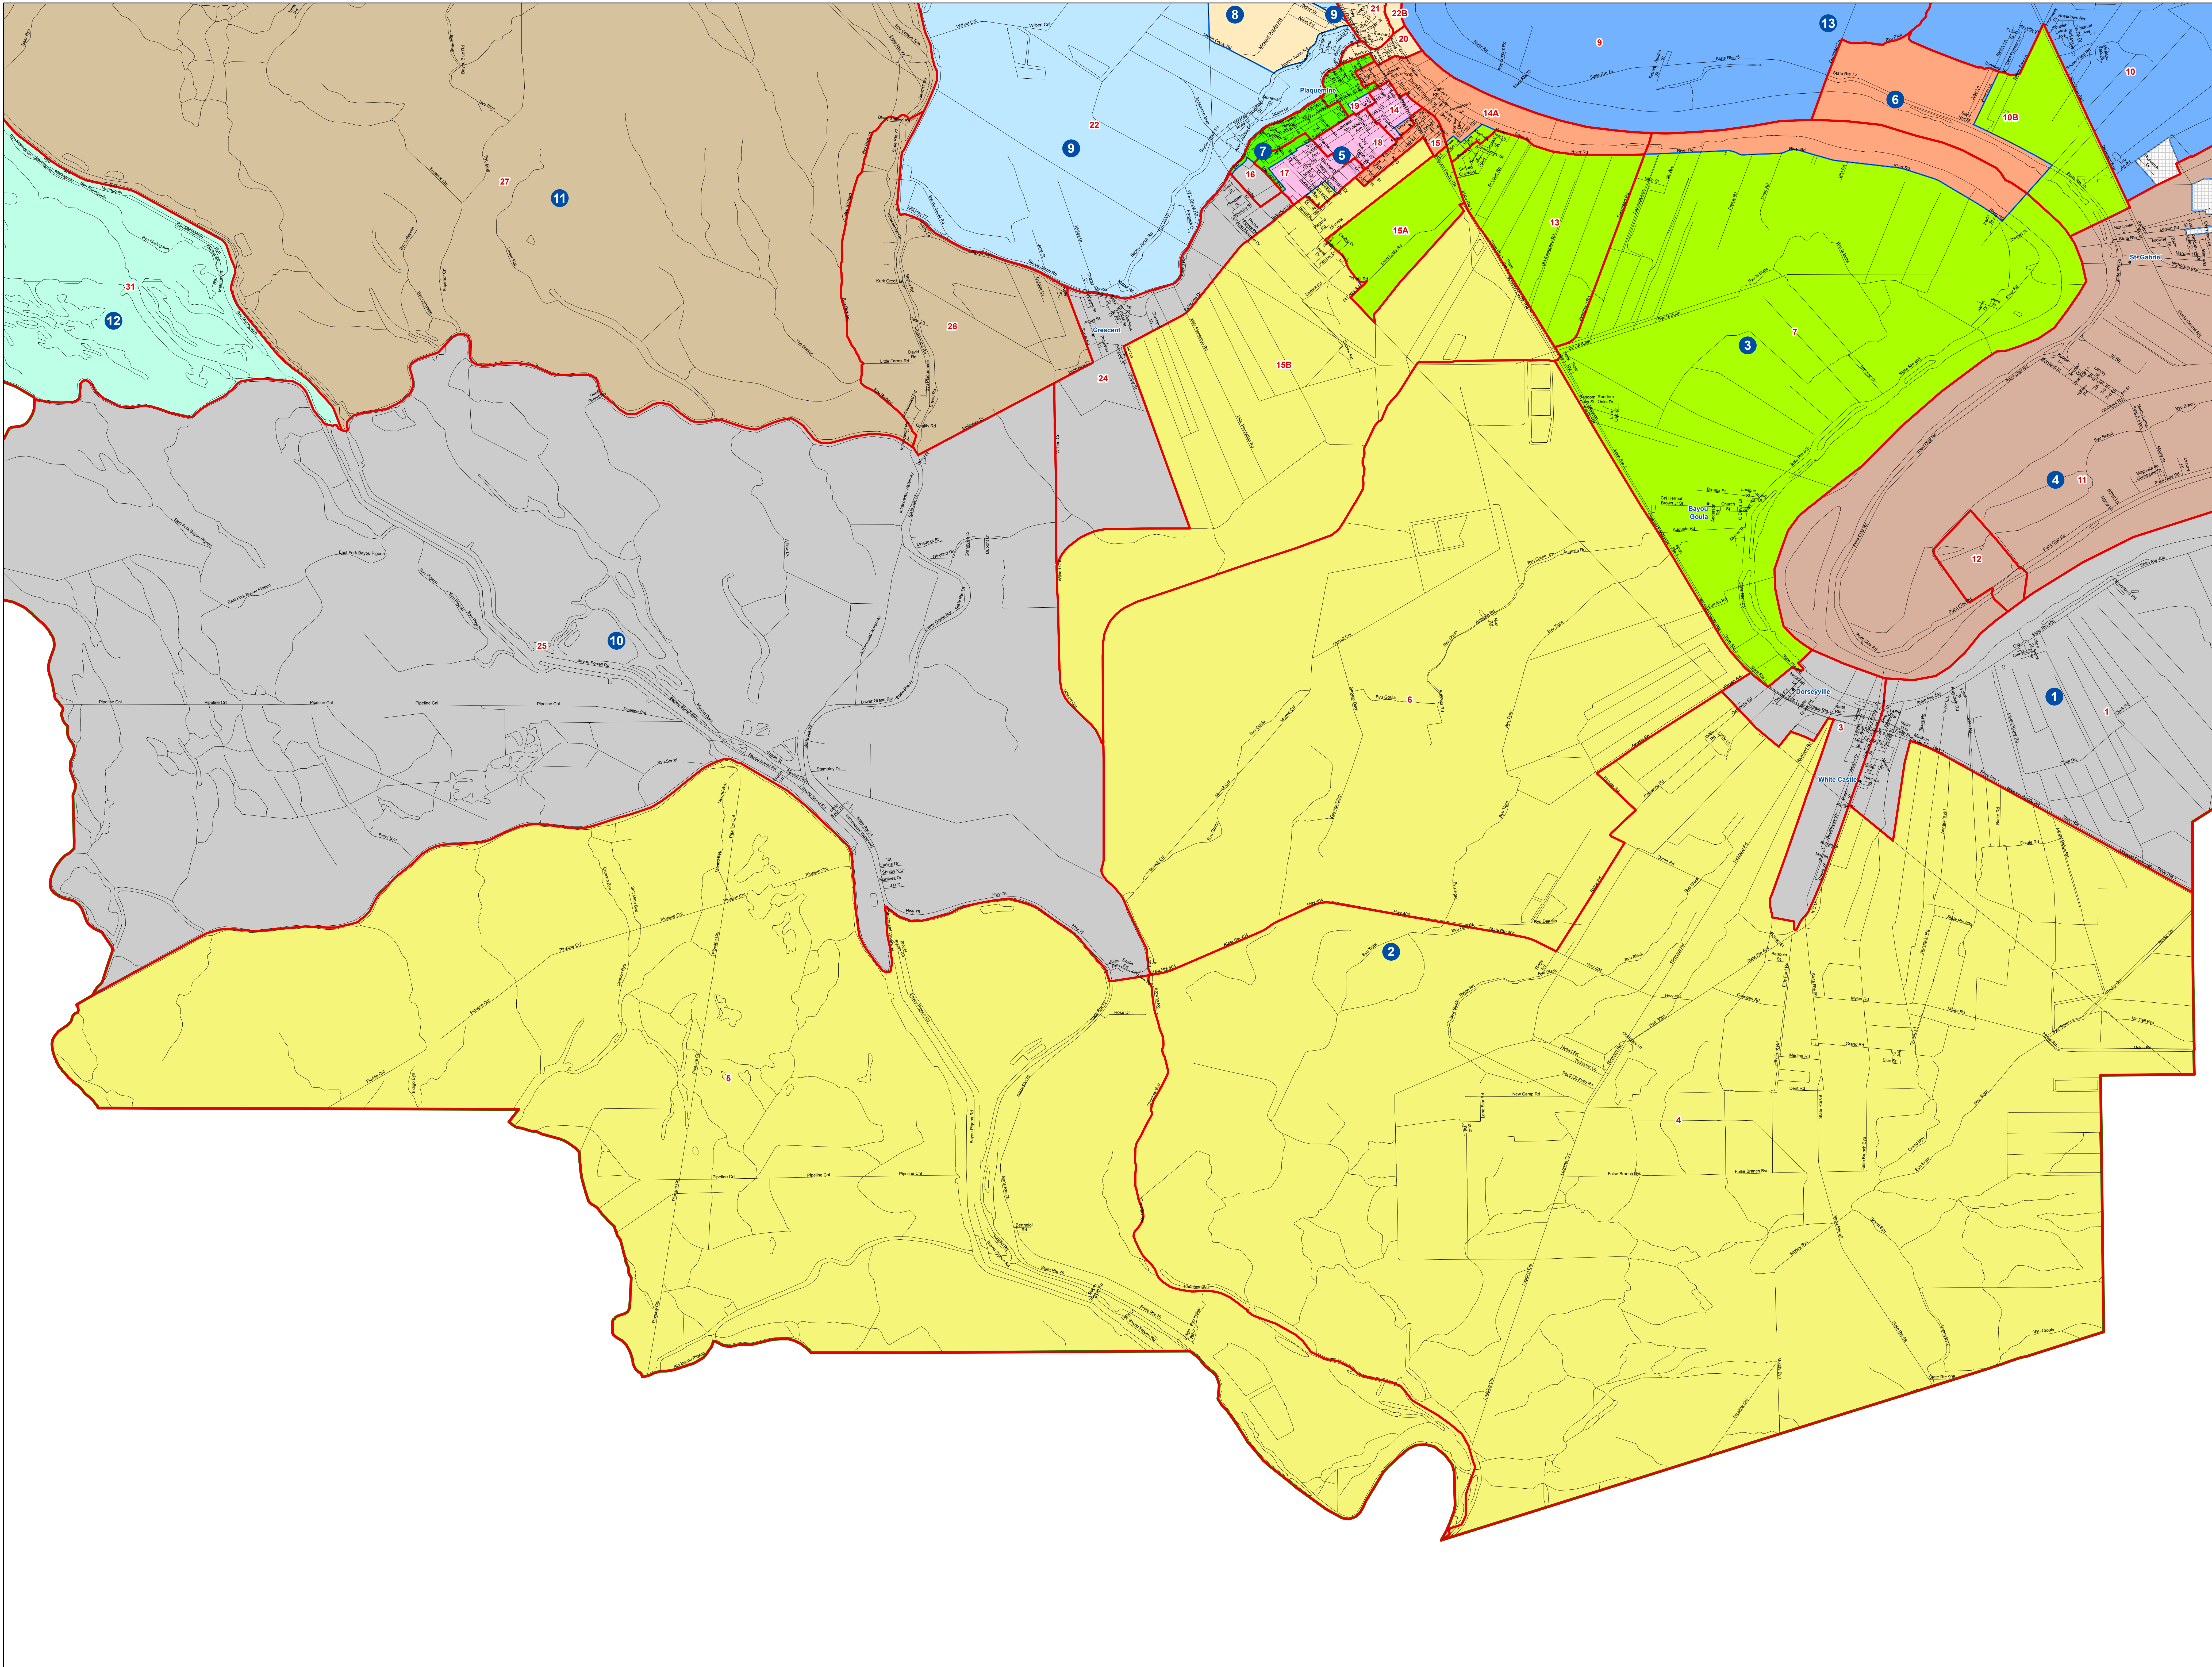

Iberville Parish Council: Plan 2022 - Merged Precincts (06-2023)

Iberville Parish Council: Plan 2022 - Merged Precincts (06-2023)

Iberville Parish Council: Plan 2022 - Merged Precincts (06-2023)

Iberville Parish Council: Plan 2022 - Merged Precincts (06-2023)